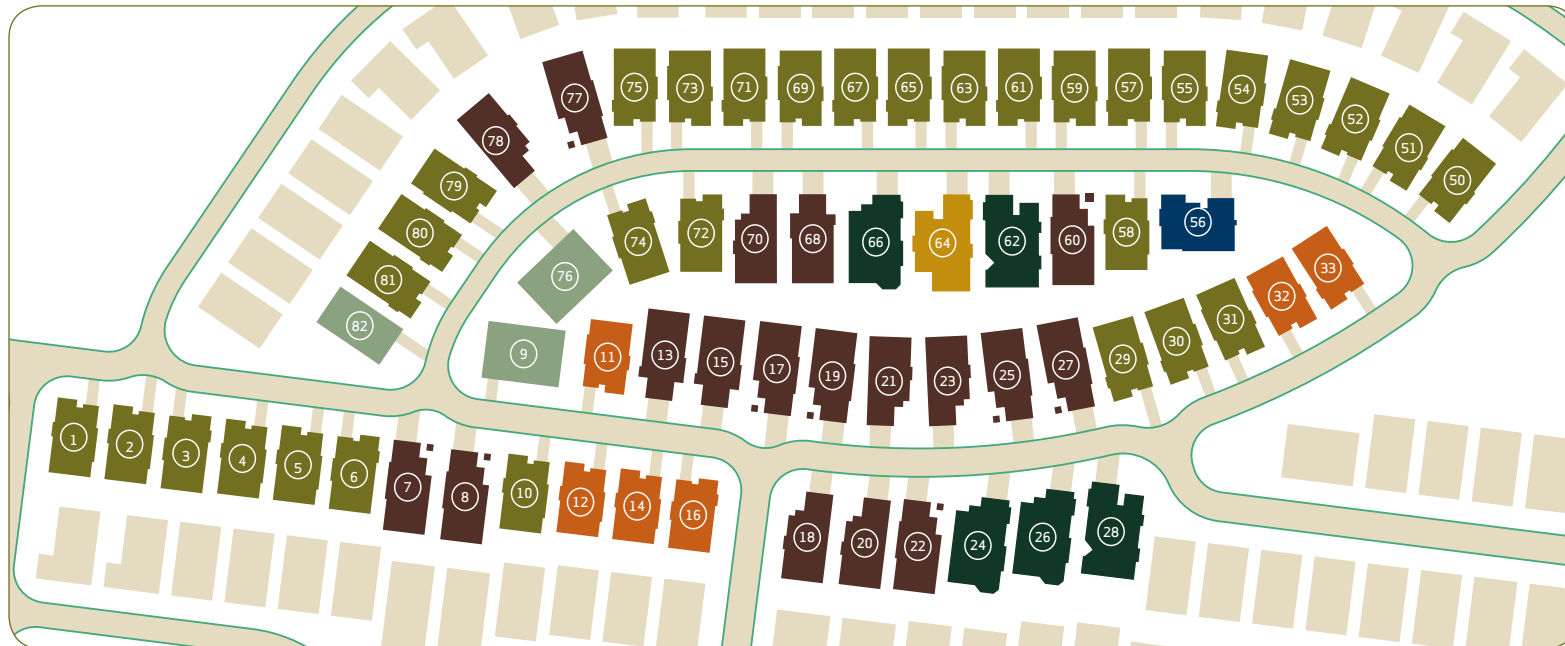

Location of Stage 1A Plan

SITE PLAN - KEY

 Stage 1A Plan and House Legend

- |   |   |  |  |
|---|---|--|--|
|  Kirkland / Stirling           |  Sinclair / Macarthur / St Andrews |  Inverness / Campbell |  To be determined |
|  Kirkland Plus / Stirling Plus |  Paisley / Livingstone             |  Coatsbridge          |  |

Plans and their dimensions shown are indicative and may vary.

Current as at 25th June 2008