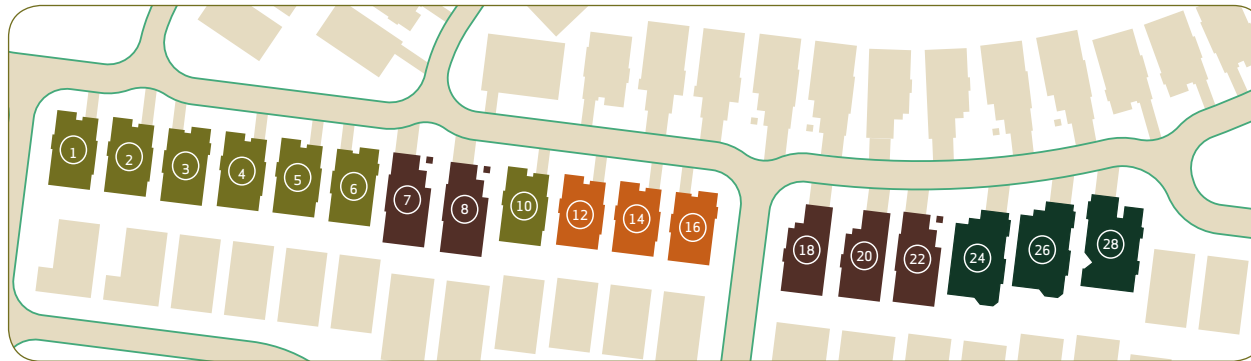

Location of Stage 1 Plan

SITE PLAN - KEY

 Stage 1 Plan and House Legend

	Kirkland / Stirling		Sinclair / Macarthur / St Andrews		Inverness / Campbell
	Kirkland Plus / Stirling Plus		Paisley / Livingstone		Coatsbridge

Plans and their dimensions shown are indicative and may vary.

Current as at 25th June 2008