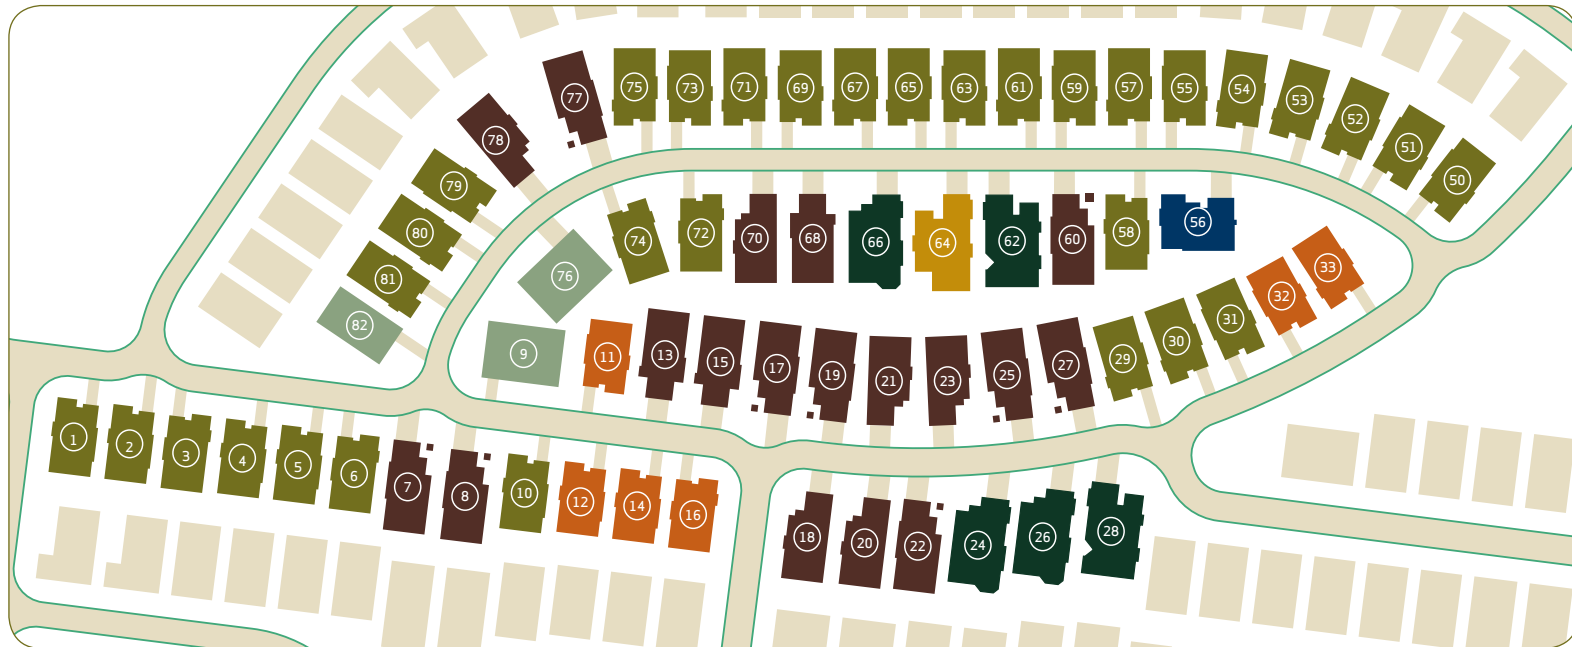

## HOUSE LEGEND

- Kirkland / Stirling
- Kirkland Plus / Stirling Plus
- Sinclair / Macarthur / St Andrews
- Paisley / Livingstone
- Inverness / Campbell
- Coatsbridge
- To be determined

SITE PLAN

### Stage 1 Plan and House Legend

Plans and their dimensions shown are indicative and may vary.

Current as at 25th June 2008